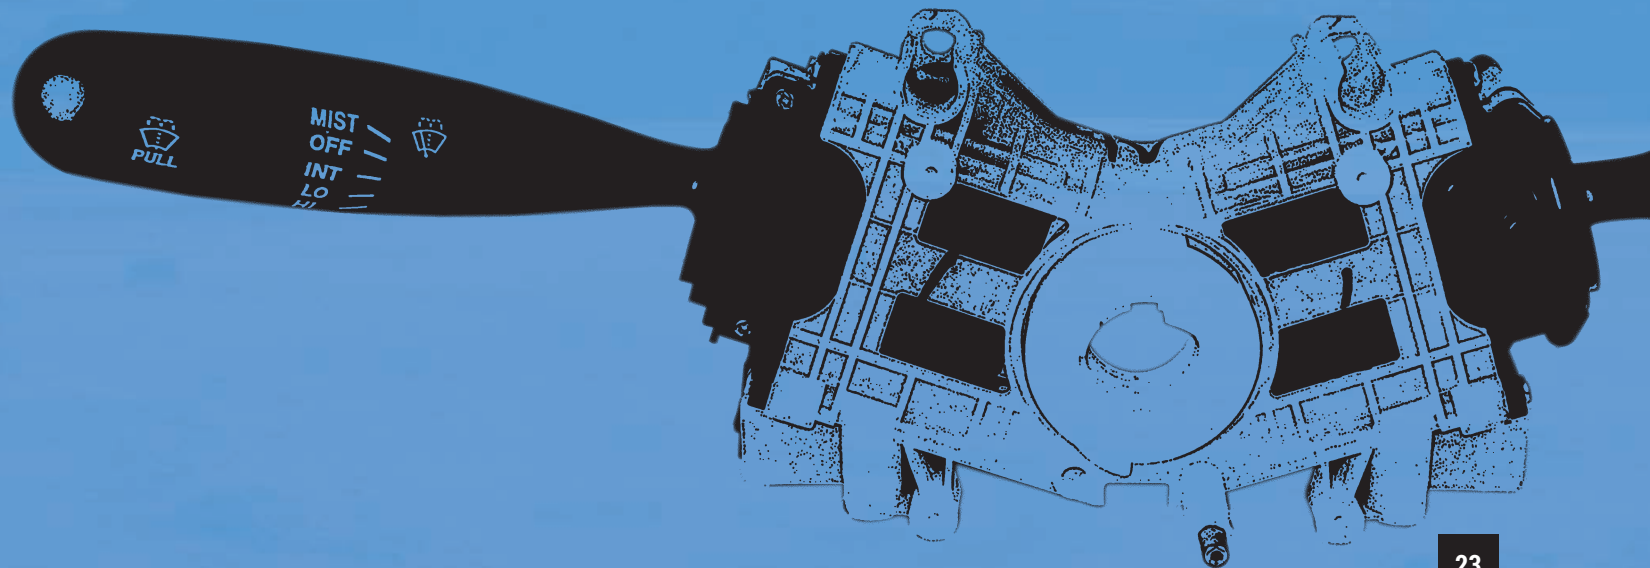

Lever Combination Switch

OEM	No. of Parts	Page No.
HNDA	4	24
HYND	2	24
MHDR	4	25
MSIL	14	25
RNLT	2	28
TATA	9	28
TYTA	3	29