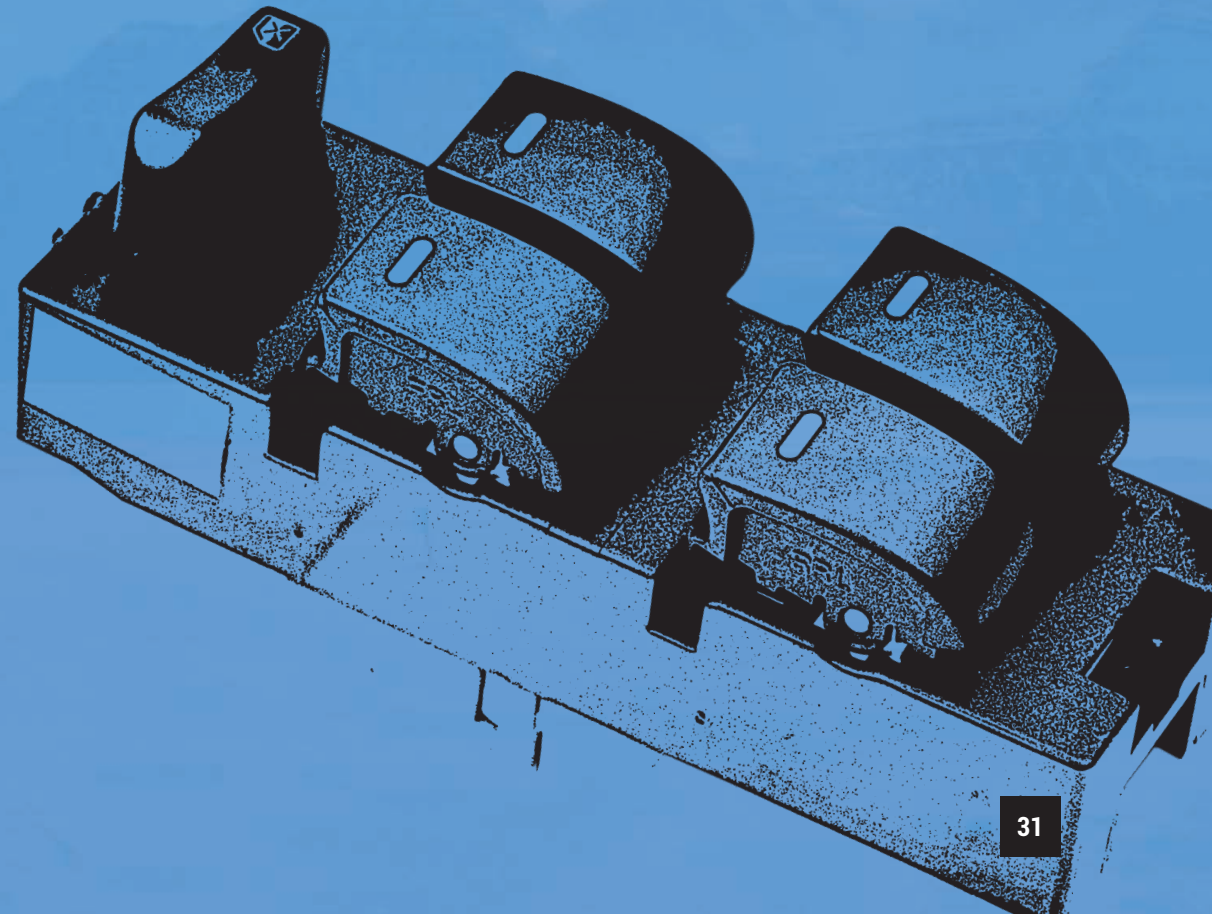

Power Window Switch

OEM	No. of Parts	Page No.
CHEV	2	32
FORD	2	32
HNDA	2	32
HYND	6	33
MHDR	20	34
MSIL	15	37
NSSN	1	39
RNLT	5	40
TATA	26	40
TYTA	4	45

DISCLAIMER:

1. 1 MRP is subject to change without any prior notice.
2. 2 Product image is for indicative use only and may differ from actual product.