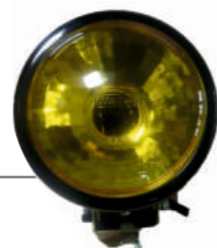

HL-5582M
Head Light Assembly-P45 Type
MINI BOSS ₹380/-

New

MI-7770AM
Spot Lamp Chini Bigg Boss
₹300/- CHINI BIG BOSS