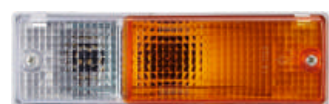

₹190/-

**TL-6503**  
Front Combination Light Assy  
TAFE T-245

₹225/-

**TL-6504**  
Rear Combination Light Assy  
TAFE T-245

₹225/-

**TP-7101 (RH) & TP-7102 (LH)**  
Front Combination Light  
TAFE T-245

₹173/-