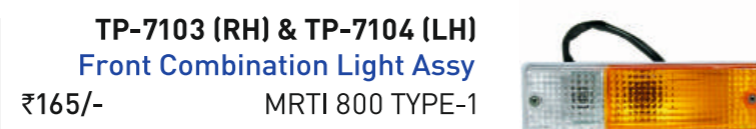

FRONT & SIDE INDICATOR

MARUTI