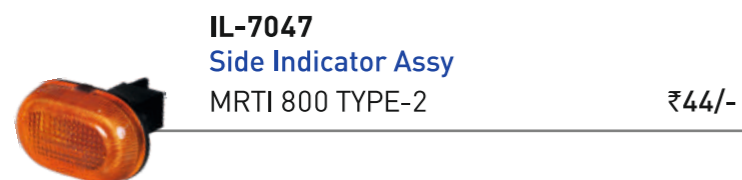

FRONT & SIDE INDICATOR

MARUTI