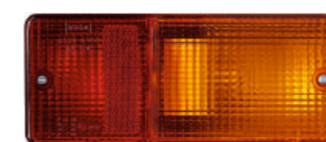

FORD NEW HOLLAND

TL-6521BM (RH) & TL-6522BM (LH)
Fender Light-Rear
NEW HOLLAND 55/75 HP

₹425/-

TP-7126BM (RH) & TP-7127BM (LH)
Front Turn Parking Light
NEW HOLLAND TRACTOR-55/75 HP

₹305/-