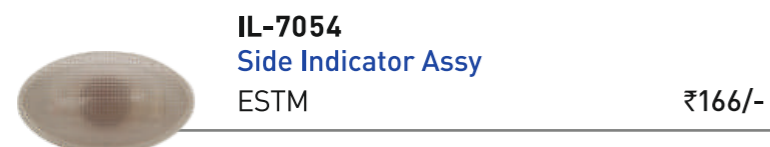

FRONT & SIDE INDICATOR

MARUTI