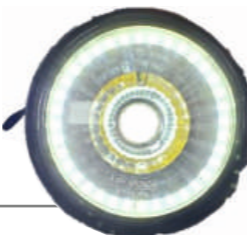

HL-5551AM
Head Light MFR-P43 with Parking-Black RIM
ASHLEY UNIVERSAL ₹550/- **New**

HL-5551AMD
Head Light MFR with DRL-P43 with Parking
ASHLEY UNIVERSAL ₹830/- **New**