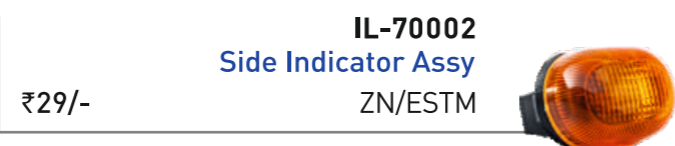

FRONT & SIDE INDICATOR

MARUTI