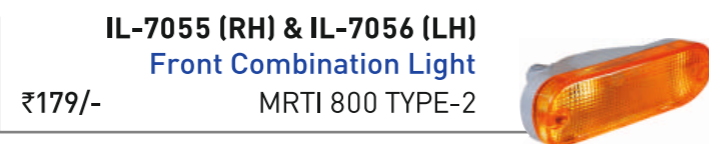

FRONT & SIDE INDICATOR

MARUTI