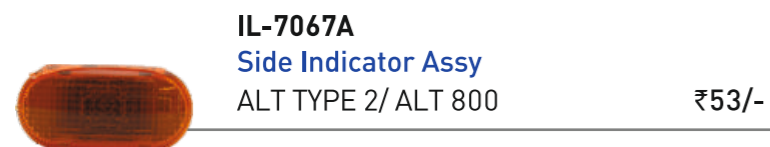

FRONT & SIDE INDICATOR

MARUTI