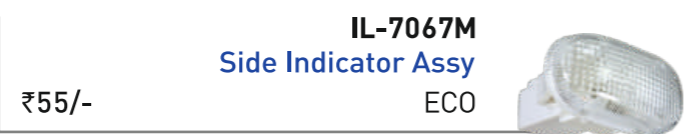

FRONT & SIDE INDICATOR

MARUTI